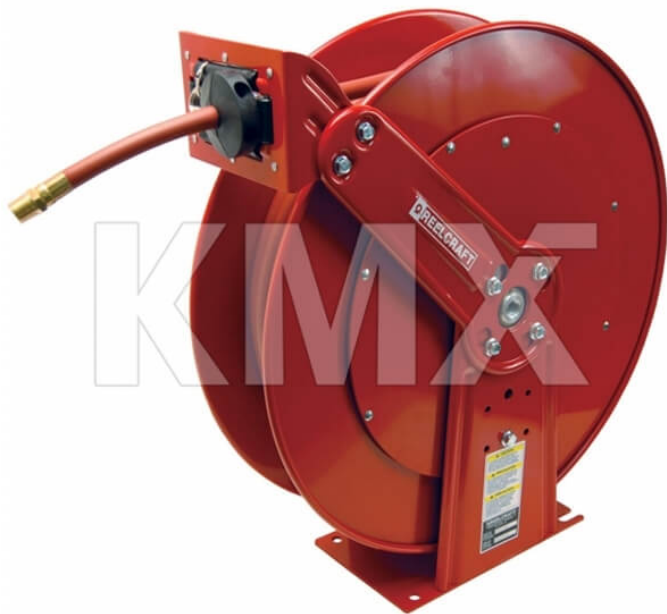

HOSE REEL 3/4" X 50' FOR AIR/WATER, 300 PSI

* Imágenes referenciales

** Algunas características pueden variar sin previo aviso, venta sujeta a stock disponible

FECHA

: 05/31/2026 04:17 AM

SKU

: 22913

MARCA

: REELCRAFT

MODELO

: 83050 OLP

Features:

The most compact 3/4" x 50' hose reel of its capacity available.

Construction:

Five-in-one heat treated aluminum casting incorporates main shaft, ratchet, spring arbor and inlet/outlet plumbing in one piece casting.

Furnished standard with PVC hose

Safety notes:

WARNING: Cancer and Reproductive Harm- www.P65Warnings.ca.gov

ESPECIFICACIONES TÉCNICAS

Brand	Reelcraft
Factory Part Number	83050 OLP
Material	Steel
Inlet	3/4" NPTF
Hose ID	3/4"
Capacity	50' x 3/4" I.D. hose
Intended Service	Air/water
Working Pressure	250 PSI
Hose	Included
Maximum Temperature	150°F (66°C)
Weight Lb	100.0000
Origin	USA