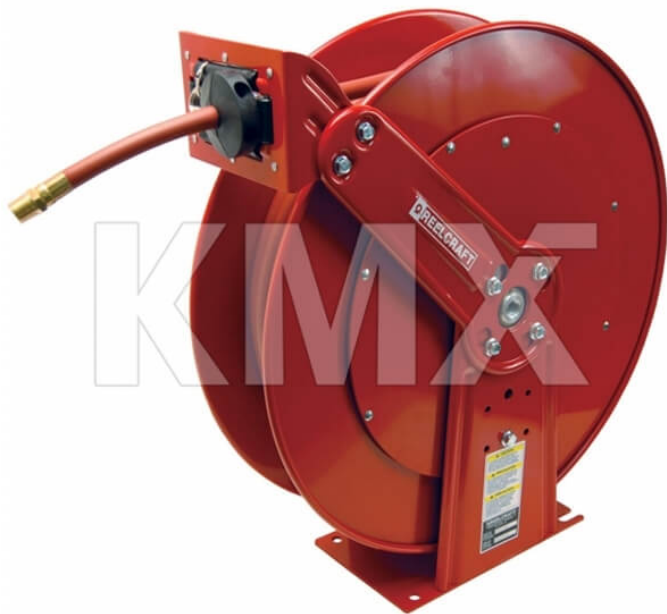

HOSE REEL 1/2" X 75' FOR AIR/WATER, 300 PSI

* Imágenes referenciales

** Algunas características pueden variar sin previo aviso, venta sujeta a stock disponible

FECHA

: 06/08/2026 05:18 PM

SKU

: 6493

MARCA

: REELCRAFT

MODELO

: 82075 OLP

Construction:

Five-in-one heat treated aluminum casting incorporates main shaft, ratchet, spring arbor and inlet/outlet plumbing in one piece casting.

Furnished standard with PVC hose

Safety notes:

WARNING: Cancer and Reproductive Harm- www.P65Warnings.ca.gov

ESPECIFICACIONES TÉCNICAS

Brand	Reelcraft
Factory Part Number	82075 OLP
Material	Steel
Inlet	1/2" NPTF
Hose ID	1/2"
Capacity	75' x 1/2" I.D. hose
Intended Service	Air/water
Working Pressure	300 PSI
Hose	Included
Maximum Temperature	150°F (66°C)
Weight Lb	91.0000