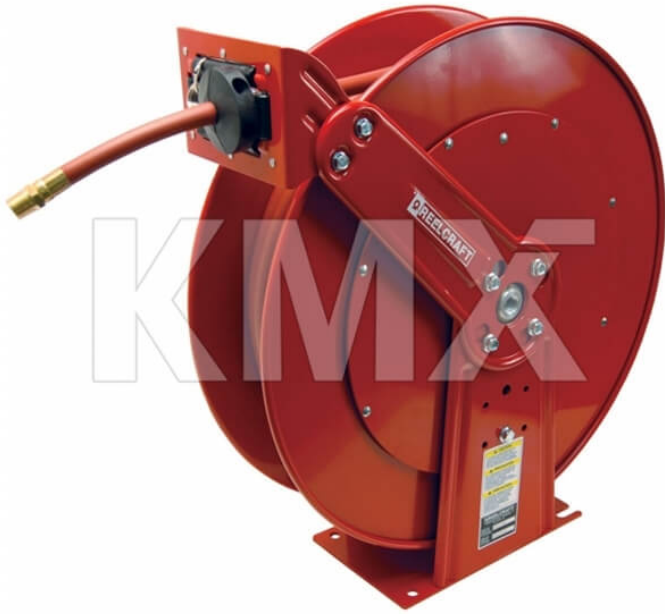

HOSE REEL 3/4" X 50' FOR AIR/WATER, 300 PSI

DATE
: 04/20/2026 08:39 AM

SKU
: 22913

BRAND
: REELCRAFT

MODEL
: 83050 OLP

Features:
The most compact 3/4" x 50' hose reel of its capacity available.

Construction:
Five-in-one heat treated aluminum casting incorporates main shaft, ratchet, spring arbor and inlet/outlet plumbing in one piece casting.
Furnished standard with PVC hose

Safety notes:
WARNING: Cancer and Reproductive Harm- www.P65Warnings.ca.gov

TECHNICAL SPECIFICATIONS

Brand	Reelcraft
Factory Part Number	83050 OLP
Material	Steel
Inlet	3/4" NPTF
Hose ID	3/4"
Capacity	50' x 3/4" I.D. hose
Intended Service	Air/water
Working Pressure	250 PSI
Hose	Included
Maximum Temperature	150°F (66°C)
Weight Lb	100.0000
Origin	USA