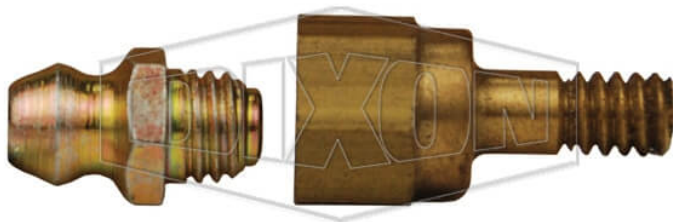

HEAVY DUTY MALE X FEMALE NPT HOSE SWIVEL REPAIR KIT

DATE
: 04/14/2026 11:13 PM

SKU
: 20070

BRAND
: DIXON VALVE

MODEL
: SWMF-RK1

Safety notes:
WARNING: Cancer and Reproductive Harm- www.P65Warnings.ca.gov

TECHNICAL SPECIFICATIONS

Description	Inlet swivel grease nipple kit (optional)
Factory Part Number	SWMF-RK1
Used on	SWMF125, SWMF150 & SWMF200 nozzle swivels
Weight Lb	0.0200

* Referential image
** Some features may vary without prior notice. Sale subject to inventory availability