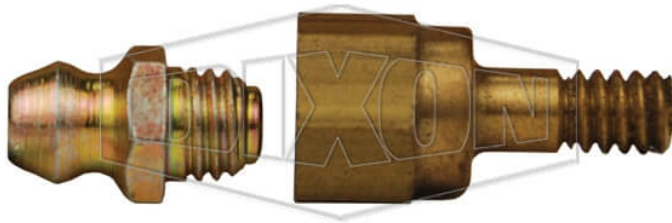

HEAVY DUTY MALE X FEMALE NPT HOSE SWIVEL REPAIR KIT

* Referential image

** Some features may vary without prior notice. Sale subject to inventory availability

DATE
: 06/24/2026 11:23 PM

SKU
: 20070

BRAND
: DIXON VALVE

MODEL
: SWMF-RK1

Safety notes:

WARNING: Cancer and Reproductive Harm- www.P65Warnings.ca.gov

TECHNICAL SPECIFICATIONS

Description	Inlet swivel grease nipple kit (optional)
Factory Part Number	SWMF-RK1
Used on	SWMF125, SWMF150 & SWMF200 nozzle swivels
Weight Lb	0.0200