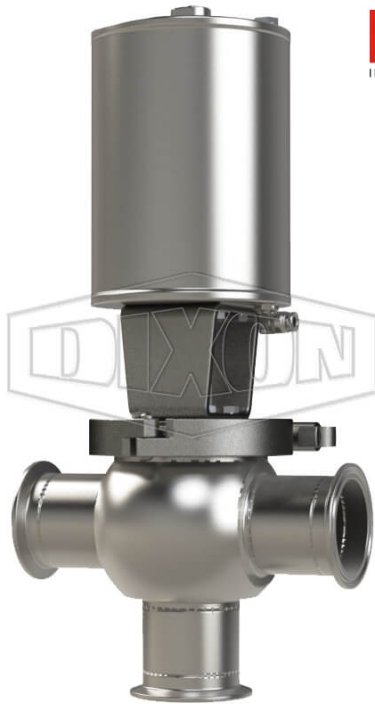

**SSV SERIES SINGLE SEAT VALVE, SHUT-OFF T BODY, CLAMP, SPRING RETURN ACTUATOR (AIR-TO-RAISE)**

DATE  
: 05/10/2026 04:13 PM

SKU  
: 18700

BRAND  
: DIXON VALVE

MODEL  
: S02A40C2PV

**TECHNICAL SPECIFICATIONS**

<b>Actuator</b>	Pneumatic style: spring return (air-to-lower)
<b>Connection Type</b>	Clamp
<b>Description</b>	Shut-Off T Body Clamp
<b>Elastomer</b>	FKM
<b>Material</b>	316L Stainless Steel
<b>Factory Part Number</b>	S02A40C2PV
<b>Size</b>	4"
<b>Stem Seal Type</b>	PTFE Plug Seal
<b>Weight Lb</b>	39.0700