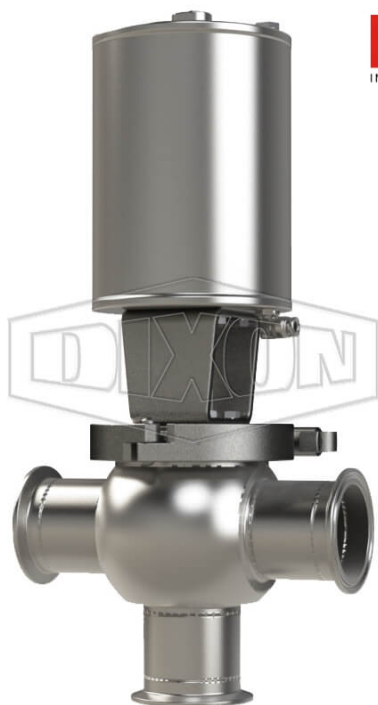

**SSV SERIES SINGLE SEAT VALVE, SHUT-OFF T BODY, CLAMP, SPRING RETURN ACTUATOR (AIR-TO-RAISE)**

DATE  
: 05/10/2026 04:12 PM

SKU  
: 18697

BRAND  
: DIXON VALVE

MODEL  
: S02A40C2EE

**TECHNICAL SPECIFICATIONS**

<b>Actuator</b>	Pneumatic style: spring return (air-to-lower)
<b>Connection Type</b>	Clamp
<b>Description</b>	Shut-Off T Body Clamp
<b>Elastomer</b>	EPDM
<b>Material</b>	316L Stainless Steel
<b>Factory Part Number</b>	S02A40C2EE
<b>Size</b>	4"
<b>Stem Seal Type</b>	EPDM O-Ring
<b>Weight Lb</b>	41.1200