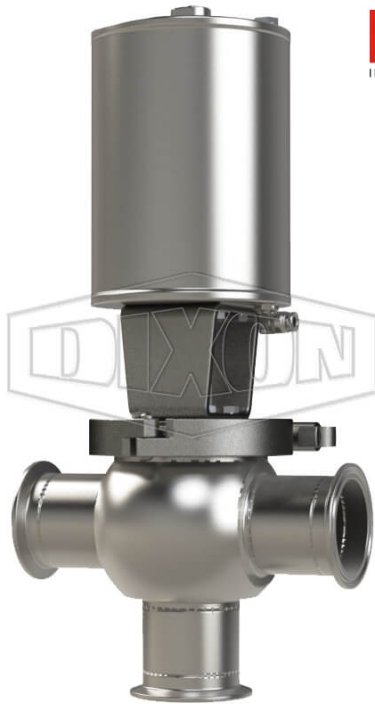

**SSV SERIES SINGLE SEAT VALVE, SHUT-OFF T BODY, CLAMP, DOUBLE ACTING ACTUATOR (AIR-TO-AIR)**

DATE  
: 05/10/2026 02:20 PM

SKU  
: 18656

BRAND  
: DIXON VALVE

MODEL  
: S02A25C3PV

**TECHNICAL SPECIFICATIONS**

<b>Actuator</b>	Pneumatic style: double acting (air-to-air)
<b>Connection Type</b>	Clamp
<b>Description</b>	Shut-Off T Body Clamp
<b>Elastomer</b>	FKM
<b>Material</b>	316L Stainless Steel
<b>Factory Part Number</b>	S02A25C3PV
<b>Size</b>	2-1/2"
<b>Stem Seal Type</b>	PTFE Plug Seal
<b>Weight Lb</b>	24.7400