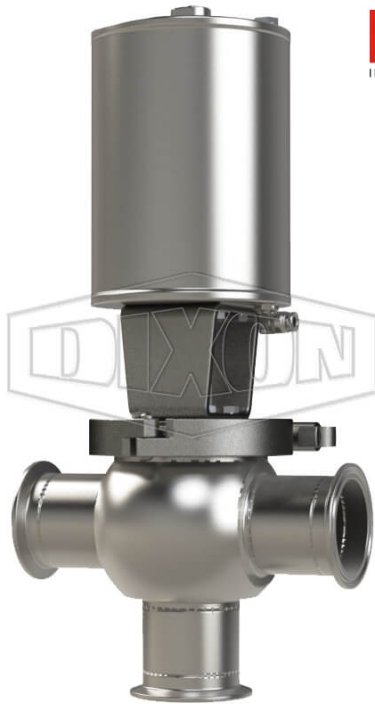

SSV SERIES SINGLE SEAT VALVE, SHUT-OFF T BODY, CLAMP, DOUBLE ACTING ACTUATOR (AIR-TO-AIR)

DATE
: 05/10/2026 02:20 PM

SKU
: 18655

BRAND
: DIXON VALVE

MODEL
: S02A25C3PE

TECHNICAL SPECIFICATIONS

Actuator	Pneumatic style: double acting (air-to-air)
Connection Type	Clamp
Description	Shut-Off T Body Clamp
Elastomer	EPDM
Material	316L Stainless Steel
Factory Part Number	S02A25C3PE
Size	2-1/2"
Stem Seal Type	PTFE Plug Seal
Weight Lb	24.7400