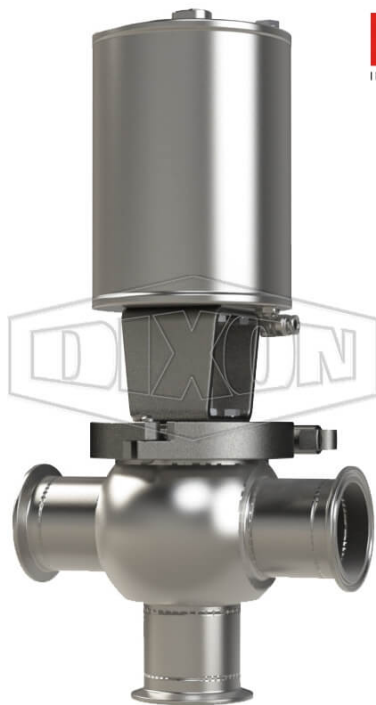

SSV SERIES SINGLE SEAT VALVE, SHUT-OFF T BODY, CLAMP, DOUBLE ACTING ACTUATOR (AIR-TO-AIR)

DATE
: 05/10/2026 02:20 PM

SKU
: 18653

BRAND
: DIXON VALVE

MODEL
: S02A25C3EE

TECHNICAL SPECIFICATIONS

| | |
|----------------------------|---|
| Actuator | Pneumatic style: double acting (air-to-air) |
| Connection Type | Clamp |
| Description | Shut-Off T Body Clamp |
| Elastomer | EPDM |
| Material | 316L Stainless Steel |
| Factory Part Number | S02A25C3EE |
| Size | 2-1/2" |
| Stem Seal Type | EPDM O-Ring |
| Weight Lb | 25.3100 |