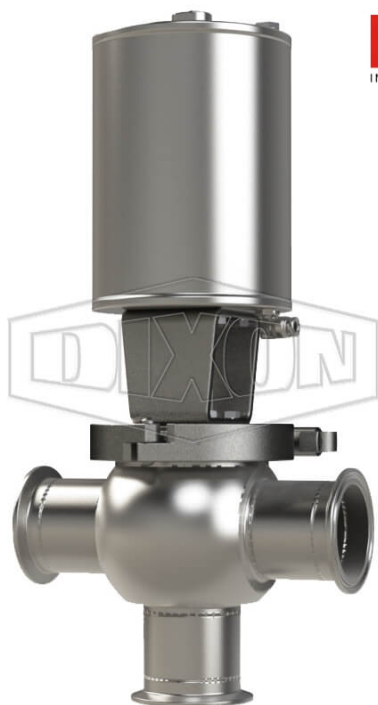

**SSV SERIES SINGLE SEAT VALVE, SHUT-OFF T BODY, CLAMP, SPRING RETURN ACTUATOR (AIR-TO-RAISE)**

DATE  
: 05/10/2026 04:13 PM

SKU  
: 18652

BRAND  
: DIXON VALVE

MODEL  
: S02A25C2PV

**TECHNICAL SPECIFICATIONS**

<b>Actuator</b>	Pneumatic style: spring return (air-to-lower)
<b>Connection Type</b>	Clamp
<b>Description</b>	Shut-Off T Body Clamp
<b>Elastomer</b>	FKM
<b>Material</b>	316L Stainless Steel
<b>Factory Part Number</b>	S02A25C2PV
<b>Size</b>	2-1/2"
<b>Stem Seal Type</b>	PTFE Plug Seal
<b>Weight Lb</b>	29.3800