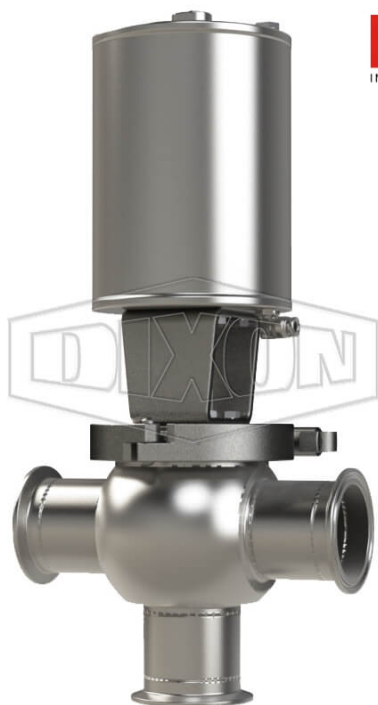

**SSV SERIES SINGLE SEAT VALVE, SHUT-OFF T BODY, CLAMP, SPRING RETURN ACTUATOR (AIR-TO-RAISE)**

DATE  
: 05/10/2026 04:13 PM

SKU  
: 18651

BRAND  
: DIXON VALVE

MODEL  
: S02A25C2PE

**TECHNICAL SPECIFICATIONS**

<b>Actuator</b>	Pneumatic style: spring return (air-to-lower)
<b>Connection Type</b>	Clamp
<b>Description</b>	Shut-Off L Body Clamp
<b>Elastomer</b>	EPDM
<b>Material</b>	316L Stainless Steel
<b>Factory Part Number</b>	S02A25C2PE
<b>Size</b>	2-1/2"
<b>Stem Seal Type</b>	PTFE Plug Seal
<b>Weight Lb</b>	29.3800