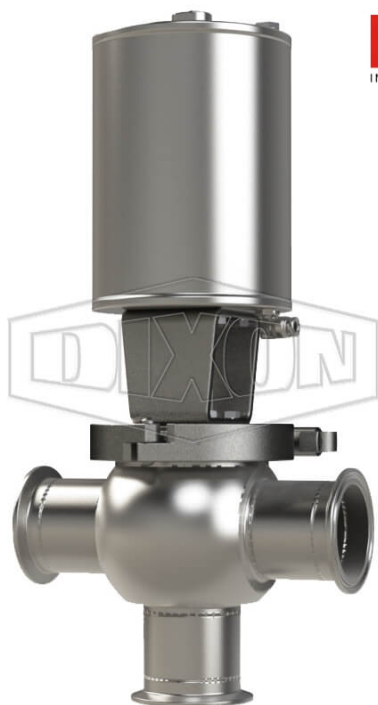

**SSV SERIES SINGLE SEAT VALVE, SHUT-OFF T BODY, CLAMP, SPRING RETURN ACTUATOR (AIR-TO-RAISE)**

DATE  
: 05/10/2026 03:12 PM

SKU  
: 18649

BRAND  
: DIXON VALVE

MODEL  
: S02A25C2EE

**TECHNICAL SPECIFICATIONS**

<b>Actuator</b>	Pneumatic style: spring return (air-to-lower)
<b>Connection Type</b>	Clamp
<b>Description</b>	Shut-Off T Body Clamp
<b>Elastomer</b>	EPDM
<b>Material</b>	316L Stainless Steel
<b>Factory Part Number</b>	S02A25C2EE
<b>Size</b>	2-1/2"
<b>Stem Seal Type</b>	EPDM O-Ring
<b>Weight Lb</b>	29.9500