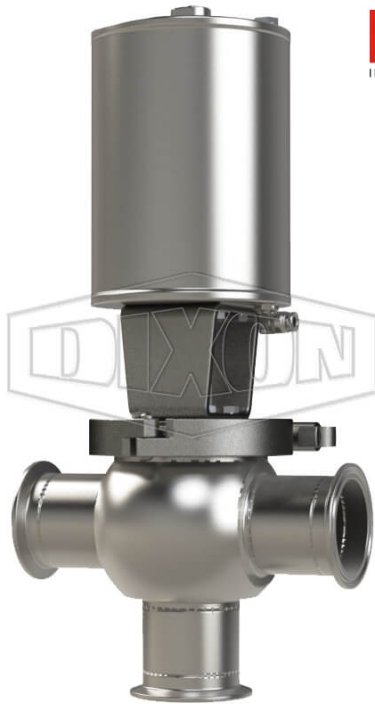

**SSV SERIES SINGLE SEAT VALVE, SHUT-OFF T BODY, CLAMP, DOUBLE ACTING ACTUATOR (AIR-TO-AIR)**

DATE  
: 05/10/2026 01:30 PM

SKU  
: 18631

BRAND  
: DIXON VALVE

MODEL  
: S02A20C3PE

**TECHNICAL SPECIFICATIONS**

<b>Actuator</b>	Pneumatic style: double acting (air-to-air)
<b>Connection Type</b>	Clamp
<b>Description</b>	Shut-Off T Body Clamp
<b>Elastomer</b>	EPDM
<b>Material</b>	316L Stainless Steel
<b>Factory Part Number</b>	S02A20C3PE
<b>Size</b>	2"
<b>Stem Seal Type</b>	PTFE Plug Seal
<b>Weight Lb</b>	14.8700