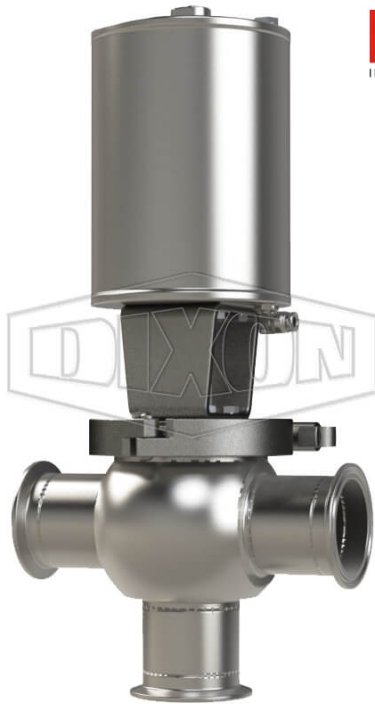

SSV SERIES SINGLE SEAT VALVE, SHUT-OFF T BODY, CLAMP, DOUBLE ACTING ACTUATOR (AIR-TO-AIR)

DATE
: 05/10/2026 01:29 PM

SKU
: 18629

BRAND
: DIXON VALVE

MODEL
: S02A20C3EE

TECHNICAL SPECIFICATIONS

Actuator	Pneumatic style: double acting (air-to-air)
Connection Type	Clamp
Description	Shut-Off T Body Clamp
Elastomer	EPDM
Material	316L Stainless Steel
Factory Part Number	S02A20C3EE
Size	2"
Stem Seal Type	EPDM O-Ring
Weight Lb	15.0700