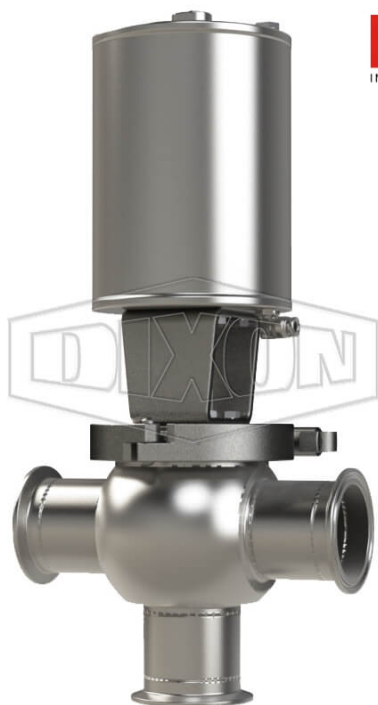

**SSV SERIES SINGLE SEAT VALVE, SHUT-OFF T BODY, CLAMP, SPRING RETURN ACTUATOR (AIR-TO-RAISE)**

DATE  
: 05/10/2026 03:23 PM

SKU  
: 18628

BRAND  
: DIXON VALVE

MODEL  
: S02A20C2PV

**TECHNICAL SPECIFICATIONS**

<b>Actuator</b>	Pneumatic style: spring return (air-to-lower)
<b>Connection Type</b>	Clamp
<b>Description</b>	Shut-Off T Body Clamp
<b>Elastomer</b>	FKM
<b>Material</b>	316L Stainless Steel
<b>Factory Part Number</b>	S02A20C2PV
<b>Size</b>	2"
<b>Stem Seal Type</b>	PTFE Plug Seal
<b>Weight Lb</b>	16.4400