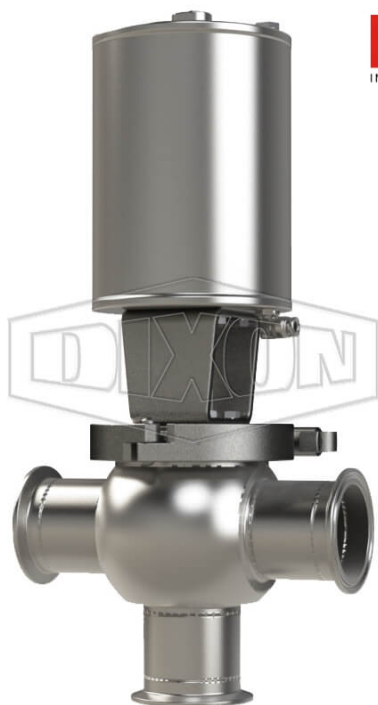

**SSV SERIES SINGLE SEAT VALVE, SHUT-OFF T BODY, CLAMP, SPRING RETURN ACTUATOR (AIR-TO-RAISE)**

DATE  
: 05/10/2026 03:15 PM

SKU  
: 18604

BRAND  
: DIXON VALVE

MODEL  
: S02A15C2PV

**TECHNICAL SPECIFICATIONS**

<b>Actuator</b>	Pneumatic style: spring return (air-to-lower)
<b>Connection Type</b>	Clamp
<b>Description</b>	Shut-Off T Body Clamp
<b>Elastomer</b>	FKM
<b>Material</b>	316L Stainless Steel
<b>Factory Part Number</b>	S02A15C2PV
<b>Size</b>	1-1/2"
<b>Stem Seal Type</b>	PTFE Plug Seal
<b>Weight Lb</b>	13.8600