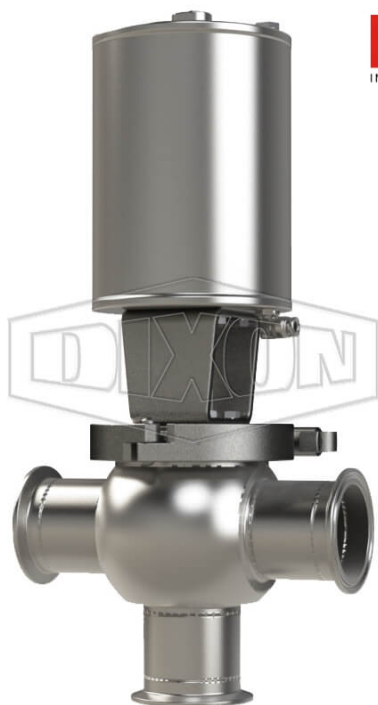

**SSV SERIES SINGLE SEAT VALVE, SHUT-OFF T BODY, CLAMP, SPRING RETURN ACTUATOR (AIR-TO-RAISE)**

DATE  
: 05/10/2026 03:12 PM

SKU  
: 18602

BRAND  
: DIXON VALVE

MODEL  
: S02A15C2EV

**TECHNICAL SPECIFICATIONS**

<b>Actuator</b>	Pneumatic style: spring return (air-to-lower)
<b>Connection Type</b>	Clamp
<b>Description</b>	Shut-Off T Body Clamp
<b>Elastomer</b>	FKM
<b>Material</b>	316L Stainless Steel
<b>Factory Part Number</b>	S02A15C2EV
<b>Size</b>	1-1/2"
<b>Stem Seal Type</b>	FKM O-Ring
<b>Weight Lb</b>	14.0000