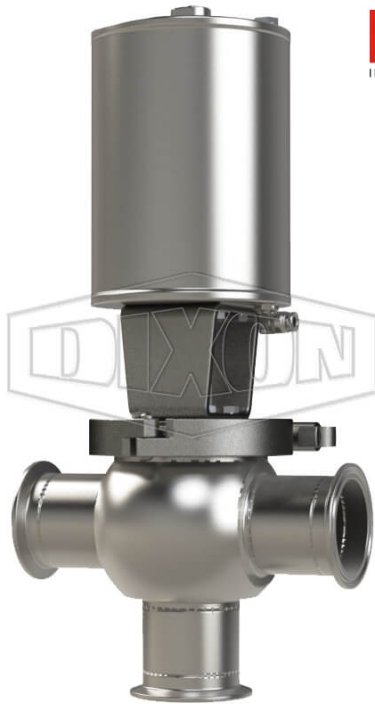

**SSV SERIES SINGLE SEAT VALVE, SHUT-OFF T BODY, CLAMP, DOUBLE ACTING ACTUATOR (AIR-TO-AIR)**

DATE  
: 05/10/2026 01:30 PM

SKU  
: 18584

BRAND  
: DIXON VALVE

MODEL  
: S02A10C3PV

**TECHNICAL SPECIFICATIONS**

<b>Actuator</b>	Pneumatic style: double acting (air-to-air)
<b>Connection Type</b>	Clamp
<b>Description</b>	Shut-Off T Body Clamp
<b>Elastomer</b>	FKM
<b>Material</b>	316L Stainless Steel
<b>Factory Part Number</b>	S02A10C3PV
<b>Size</b>	1"
<b>Stem Seal Type</b>	PTFE Plug Seal
<b>Weight Lb</b>	7.1200