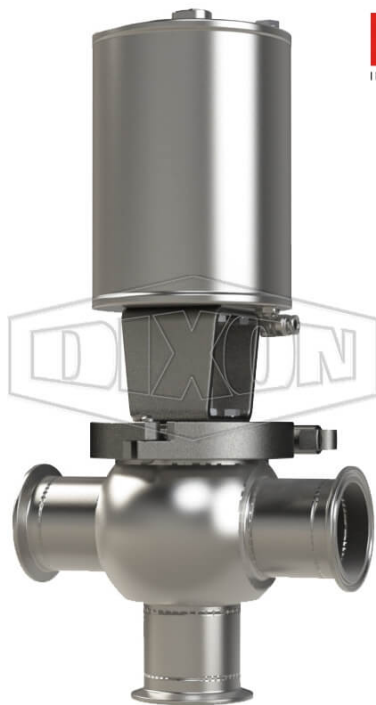

SSV SERIES SINGLE SEAT VALVE, SHUT-OFF T BODY, CLAMP, DOUBLE ACTING ACTUATOR (AIR-TO-AIR)

DATE
: 05/10/2026 01:29 PM

SKU
: 18582

BRAND
: DIXON VALVE

MODEL
: S02A10C3EV

TECHNICAL SPECIFICATIONS

Actuator	Pneumatic style: double acting (air-to-air)
Connection Type	Clamp
Description	Shut-Off T Body Clamp
Elastomer	FKM
Material	316L Stainless Steel
Factory Part Number	S02A10C3EV
Size	1"
Stem Seal Type	FKM O-Ring
Weight Lb	7.1000