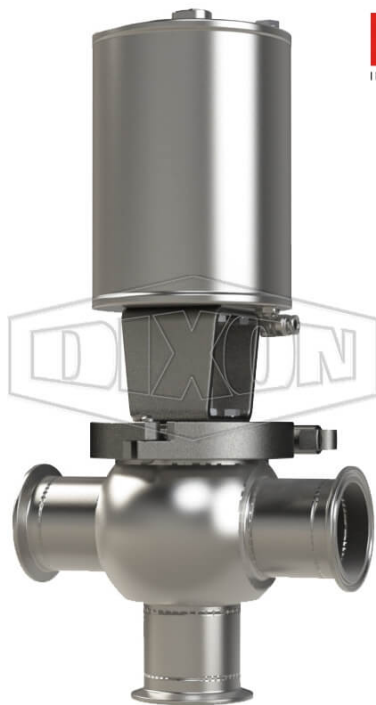

**SSV SERIES SINGLE SEAT VALVE, SHUT-OFF T BODY, CLAMP, DOUBLE ACTING ACTUATOR (AIR-TO-AIR)**

DATE  
: 05/10/2026 01:29 PM

SKU  
: 18581

BRAND  
: DIXON VALVE

MODEL  
: S02A10C3EE

**TECHNICAL SPECIFICATIONS**

<b>Actuator</b>	Pneumatic style: double acting (air-to-air)
<b>Connection Type</b>	Clamp
<b>Description</b>	Shut-Off T Body Clamp
<b>Elastomer</b>	EPDM
<b>Material</b>	316L Stainless Steel
<b>Factory Part Number</b>	S02A10C3EE
<b>Size</b>	1"
<b>Stem Seal Type</b>	EPDM O-Ring
<b>Weight Lb</b>	7.1000