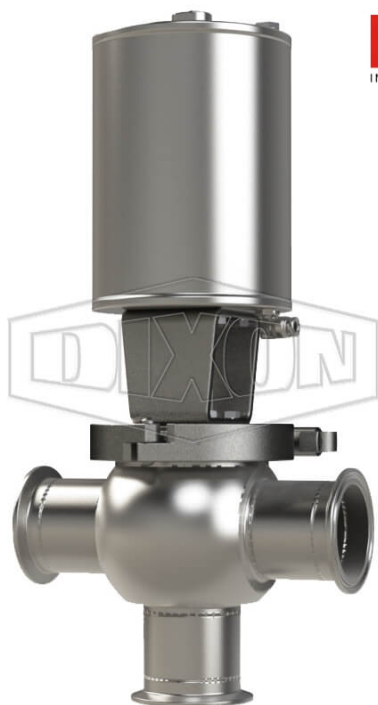

**SSV SERIES SINGLE SEAT VALVE, SHUT-OFF T BODY, CLAMP, SPRING RETURN ACTUATOR (AIR-TO-RAISE)**

DATE  
: 05/10/2026 02:19 PM

SKU  
: 18580

BRAND  
: DIXON VALVE

MODEL  
: S02A10C2PV

**TECHNICAL SPECIFICATIONS**

<b>Actuator</b>	Pneumatic style: spring return (air-to-lower)
<b>Connection Type</b>	Clamp
<b>Description</b>	Shut-Off T Body Clamp
<b>Elastomer</b>	FKM
<b>Material</b>	316L Stainless Steel
<b>Factory Part Number</b>	S02A10C2PV
<b>Size</b>	1"
<b>Stem Seal Type</b>	PTFE Plug Seal
<b>Weight Lb</b>	7.3500