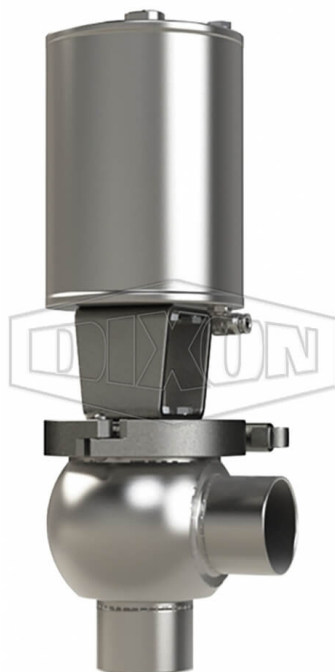

**SSV SERIES SINGLE SEAT VALVE, SHUT-OFF L BODY, WELD, SPRING RETURN ACTUATOR (AIR-TO-RAISE)**

DATE  
: 05/10/2026 12:35 PM

SKU  
: 18489

BRAND  
: DIXON VALVE

MODEL  
: S01A25B1EE

**TECHNICAL SPECIFICATIONS**

<b>Actuator</b>	Pneumatic style: spring return (air-to-raise)
<b>Connection Type</b>	Weld
<b>Description</b>	Shut-Off L Body Weld
<b>Elastomer</b>	EPDM
<b>Material</b>	316L Stainless Steel
<b>Factory Part Number</b>	S01A25B1EE
<b>Size</b>	2-1/2"
<b>Stem Seal Type</b>	EPDM O-Ring
<b>Weight Lb</b>	29.6000