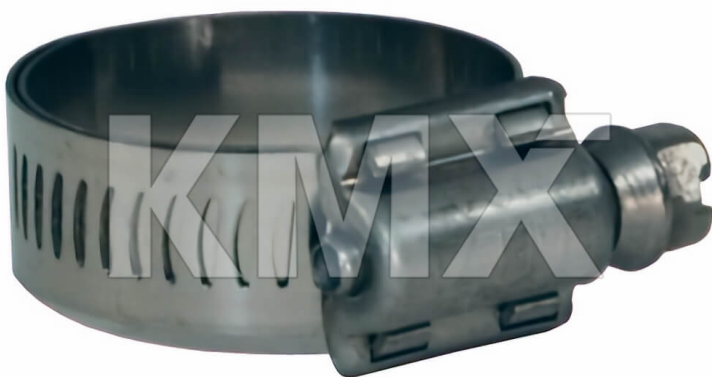

**WORM GEAR CLAMP, SS, 13/16"
- 1-3/4" HOSE OD, 1/2" WIDTH,
STYLE DL**

* Referential image
** Some features may vary without prior notice. Sale subject to inventory availability

DATE
: 07/08/2026 01:55 AM

SKU
: 11768

BRAND
: DIXON VALVE

MODEL
: DL9220

Applications:
The integral extension of the band as a liner (no rivets or welds) protects soft surface hose (silicone and others) from damage caused by extrusion or shearing through the band slots.

Construction:
Screw design: 5/16 hex slotted hex head
Band saddle and housing are stainless steel
Plated carbon steel screw

Note:
Clamps are sold 10 per box

Safety notes:
WARNING: Cancer and Reproductive Harm- www.P65Warnings.ca.gov

TECHNICAL SPECIFICATIONS

Factory Part Number	DL9220
Component Material	Plated Carbon Steel screw
Hose OD From	13/16"
Hose OD To	1-3/4"
Material	Stainless Steel
Width	1/2"
Mandatory Pkg/Box Qty	10
Weight Lb	0.0810
Style	Style DL