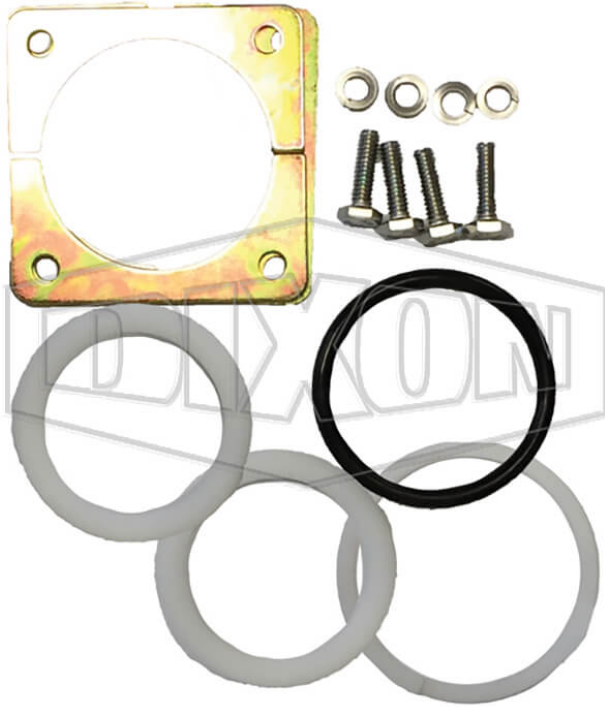

BAYLOC® DRY DISCONNECT COUPLER REPAIR KIT

DATE
: 07/08/2026 05:18 PM

SKU
: 27507

BRAND
: DIXON VALVE

MODEL
: DBS62-200RK4

Safety notes:
WARNING: Cancer and Reproductive Harm- www.P65Warnings.ca.gov

TECHNICAL SPECIFICATIONS

Includes	swivel rebuild kit, FKM body O-ring, top and bottom bearings, washer, flange retainers and screws
Factory Part Number	DBS62-200RK4
Used on	2" Aluminum 90° Swivel Couplers
Weight Lb	0.4400

* Referential image
** Some features may vary without prior notice. Sale subject to inventory availability