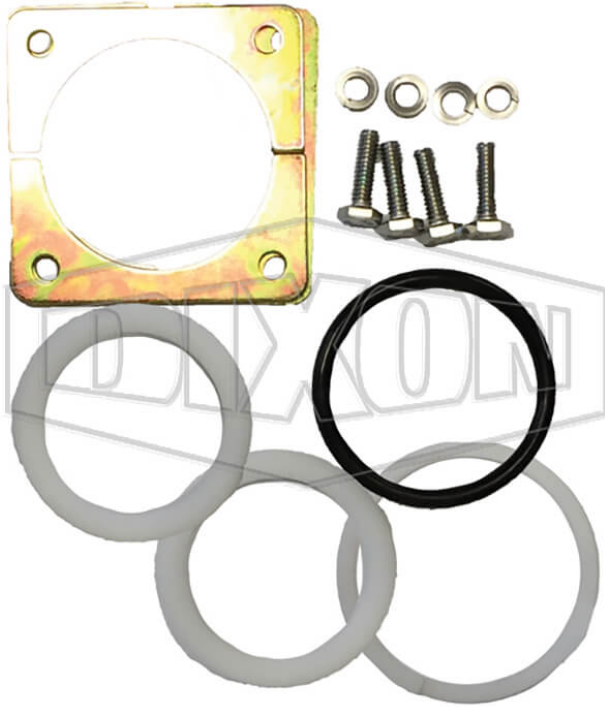

BAYLOC® DRY DISCONNECT COUPLER REPAIR KIT

DATE
: 04/21/2026 08:14 AM

SKU
: 27507

BRAND
: DIXON VALVE

MODEL
: DBS62-200RK4

Safety notes:
WARNING: Cancer and Reproductive Harm- www.P65Warnings.ca.gov

TECHNICAL SPECIFICATIONS

Includes	swivel rebuild kit, FKM body O-ring, top and bottom bearings, washer, flange retainers and screws
Factory Part Number	DBS62-200RK4
Used on	2" Aluminum 90° Swivel Couplers
Weight Lb	0.4400

* Referential image
** Some features may vary without prior notice. Sale subject to inventory availability