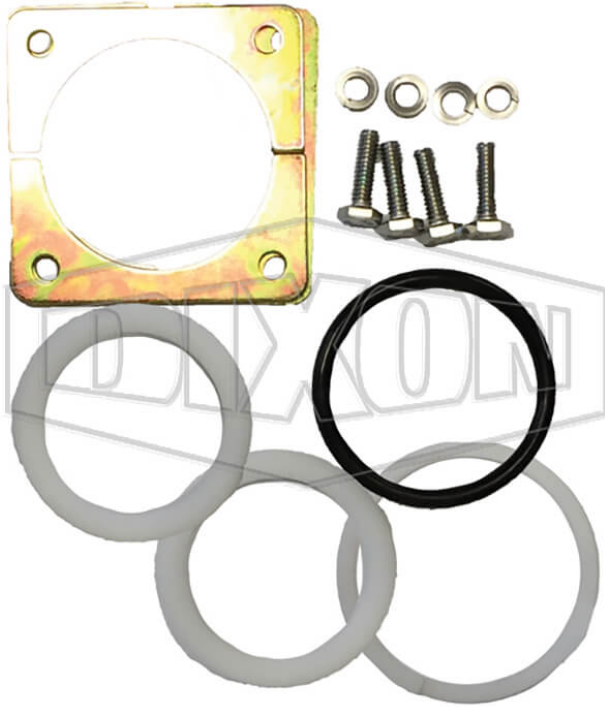

BAYLOC® DRY DISCONNECT COUPLER REPAIR KIT

* Referential image

** Some features may vary without prior notice. Sale subject to inventory availability

DATE
: 07/08/2026 05:18 PM

SKU
: 27504

BRAND
: DIXON VALVE

MODEL
: DBS61-200RK4

Safety notes:

WARNING: Cancer and Reproductive Harm- www.P65Warnings.ca.gov

TECHNICAL SPECIFICATIONS

Includes	swivel rebuild kit, Buna body O-ring, top and bottom bearings, washer, flange retainers and screws
Factory Part Number	DBS61-200RK4
Used on	2" Aluminum 90° Swivel Couplers
Weight Lb	0.4400