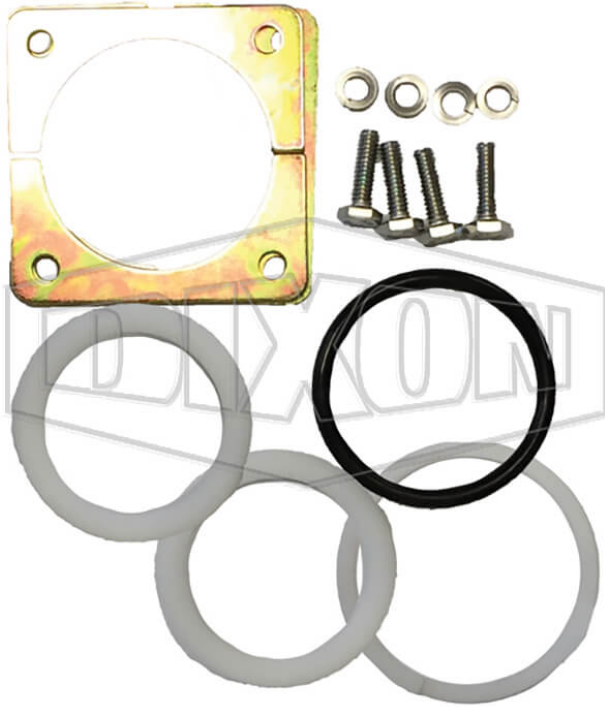

BAYLOC® DRY DISCONNECT COUPLER REPAIR KIT

* Referential image

** Some features may vary without prior notice. Sale subject to inventory availability

DATE
: 04/21/2026 08:14 AM

SKU
: 27504

BRAND
: DIXON VALVE

MODEL
: DBS61-200RK4

Safety notes:

WARNING: Cancer and Reproductive Harm- www.P65Warnings.ca.gov

TECHNICAL SPECIFICATIONS

Includes	swivel rebuild kit, Buna body O-ring, top and bottom bearings, washer, flange retainers and screws
Factory Part Number	DBS61-200RK4
Used on	2" Aluminum 90° Swivel Couplers
Weight Lb	0.4400