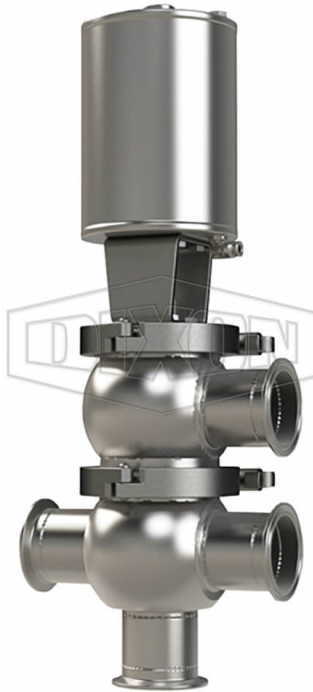

**SSV SERIES SINGLE SEAT VALVE, DIVERT LT BODY, CLAMP, DOUBLE ACTING ACTUATOR (AIR-TO-AIR)**

DATE  
: 05/09/2026 12:23 PM

SKU  
: 10973

BRAND  
: DIXON VALVE

MODEL  
: D07A40C3PV

**TECHNICAL SPECIFICATIONS**

<b>Actuator</b>	Pneumatic style: double acting (air-to-air)
<b>Connection Type</b>	Clamp
<b>Description</b>	Divert LT Body Clamp
<b>Elastomer</b>	FKM
<b>Material</b>	316L Stainless Steel
<b>Factory Part Number</b>	D07A40C3PV
<b>Size</b>	4"
<b>Stem Seal Type</b>	PTFE Plug Seal
<b>Weight Lb</b>	58.9400