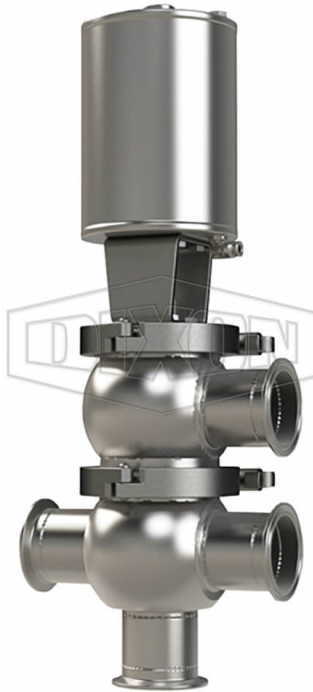

**SSV SERIES SINGLE SEAT VALVE, DIVERT LT BODY, CLAMP, SPRING RETURN ACTUATOR (AIR-TO-LOWER)**

DATE  
: 05/09/2026 01:13 PM

SKU  
: 10967

BRAND  
: DIXON VALVE

MODEL  
: D07A40C2EV

**TECHNICAL SPECIFICATIONS**

<b>Actuator</b>	Pneumatic style: spring return (air-to-lower)
<b>Connection Type</b>	Clamp
<b>Description</b>	Divert LT Body Clamp
<b>Elastomer</b>	FKM
<b>Material</b>	316L Stainless Steel
<b>Factory Part Number</b>	D07A40C2EV
<b>Size</b>	4"
<b>Stem Seal Type</b>	FKM O-Ring
<b>Weight Lb</b>	66.9800