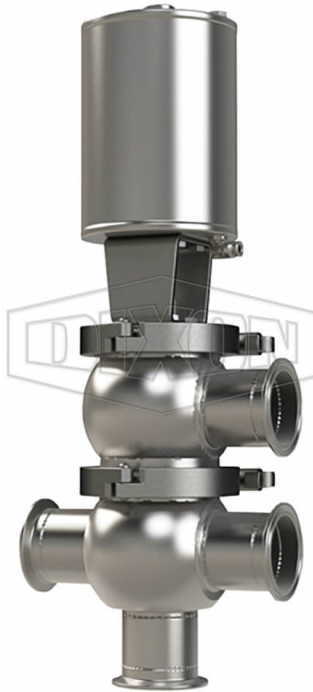

**SSV SERIES SINGLE SEAT VALVE, DIVERT LT BODY, CLAMP, SPRING RETURN ACTUATOR (AIR-TO-LOWER)**

DATE  
: 05/09/2026 01:12 PM

SKU  
: 10966

BRAND  
: DIXON VALVE

MODEL  
: D07A40C2EE

**TECHNICAL SPECIFICATIONS**

<b>Actuator</b>	Pneumatic style: spring return (air-to-lower)
<b>Connection Type</b>	Clamp
<b>Description</b>	Divert LT Body Clamp
<b>Elastomer</b>	EPDM
<b>Material</b>	316L Stainless Steel
<b>Factory Part Number</b>	D07A40C2EE
<b>Size</b>	4"
<b>Stem Seal Type</b>	EPDM O-Ring
<b>Weight Lb</b>	66.9800