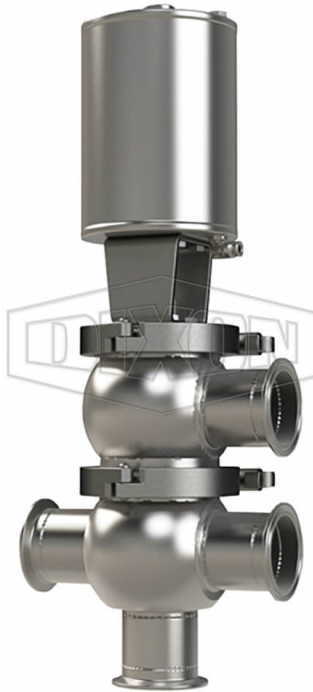

SSV SERIES SINGLE SEAT VALVE, DIVERT LT BODY, CLAMP, SPRING RETURN ACTUATOR (AIR-TO-LOWER)

DATE
: 05/09/2026 12:20 PM

SKU
: 10943

BRAND
: DIXON VALVE

MODEL
: D07A30C2EV

TECHNICAL SPECIFICATIONS

Actuator	Pneumatic style: spring return (air-to-lower)
Connection Type	Clamp
Description	Divert LT Body Clamp
Elastomer	FKM
Material	316L Stainless Steel
Factory Part Number	D07A30C2EV
Size	3"
Stem Seal Type	FKM O-Ring
Weight Lb	51.2400