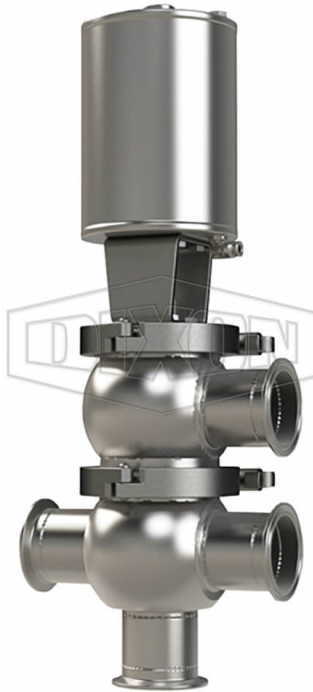

SSV SERIES SINGLE SEAT VALVE, DIVERT LT BODY, CLAMP, SPRING RETURN ACTUATOR (AIR-TO-RAISE)

DATE
: 05/09/2026 01:25 PM

SKU
: 10915

BRAND
: DIXON VALVE

MODEL
: D07A25C1EV

TECHNICAL SPECIFICATIONS

Actuator	Pneumatic style: spring return (air-to-raise)
Connection Type	Clamp
Description	Divert LT Body Clamp
Elastomer	FKM
Material	316L Stainless Steel
Factory Part Number	D07A25C1EV
Size	2-1/2"
Stem Seal Type	FKM O-Ring
Weight Lb	40.5500