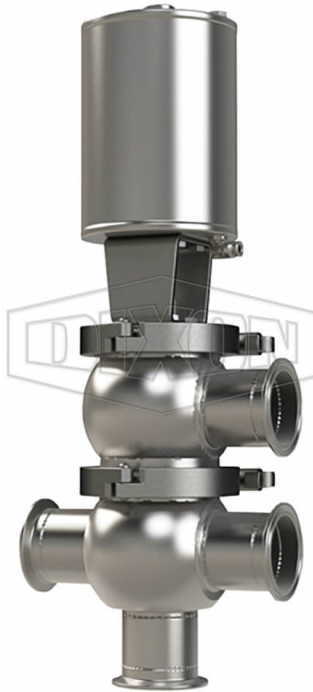

SSV SERIES SINGLE SEAT VALVE, DIVERT LT BODY, CLAMP, SPRING RETURN ACTUATOR (AIR-TO-LOWER)

DATE
: 05/09/2026 12:21 PM

SKU
: 10896

BRAND
: DIXON VALVE

MODEL
: D07A20C2PE

TECHNICAL SPECIFICATIONS

Actuator	Pneumatic style: spring return (air-to-lower)
Connection Type	Clamp
Description	Divert LT Body Clamp
Elastomer	EPDM
Material	316L Stainless Steel
Factory Part Number	D07A20C2PE
Size	2"
Stem Seal Type	PTFE Plug Seal
Weight Lb	23.1400