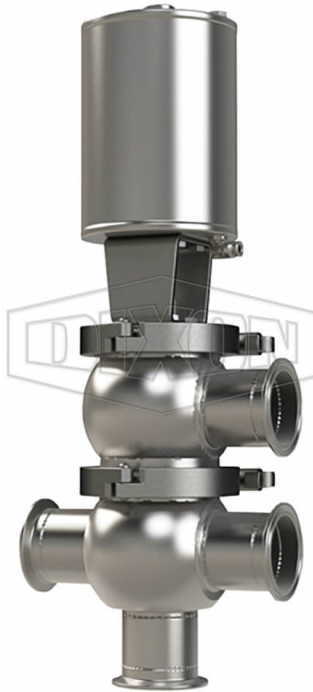

SSV SERIES SINGLE SEAT VALVE, DIVERT LT BODY, CLAMP, SPRING RETURN ACTUATOR (AIR-TO-LOWER)

DATE
: 05/09/2026 12:21 PM

SKU
: 10894

BRAND
: DIXON VALVE

MODEL
: D07A20C2EE

TECHNICAL SPECIFICATIONS

Actuator	Pneumatic style: spring return (air-to-lower)
Connection Type	Clamp
Description	Divert LT Body Clamp
Elastomer	EPDM
Material	316L Stainless Steel
Factory Part Number	D07A20C2EE
Size	2"
Stem Seal Type	EPDM O-Ring
Weight Lb	23.8500