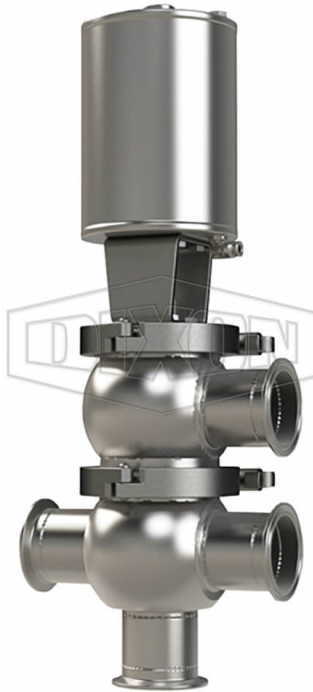

**SSV SERIES SINGLE SEAT VALVE, DIVERT LT BODY, CLAMP, SPRING RETURN ACTUATOR (AIR-TO-RAISE)**

DATE  
: 05/09/2026 01:20 PM

SKU  
: 10892

BRAND  
: DIXON VALVE

MODEL  
: D07A20C1PE

**TECHNICAL SPECIFICATIONS**

<b>Actuator</b>	Pneumatic style: spring return (air-to-raise)
<b>Connection Type</b>	Clamp
<b>Description</b>	Divert LT Body Clamp
<b>Elastomer</b>	EPDM
<b>Material</b>	316L Stainless Steel
<b>Factory Part Number</b>	D07A20C1PE
<b>Size</b>	2"
<b>Stem Seal Type</b>	PTFE Plug Seal
<b>Weight Lb</b>	23.1400