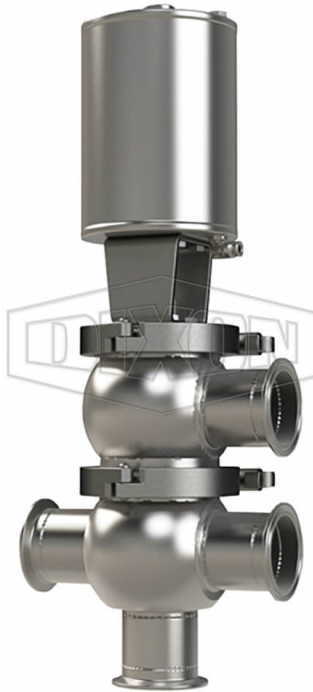

**SSV SERIES SINGLE SEAT VALVE, DIVERT LT BODY, CLAMP, DOUBLE ACTING ACTUATOR (AIR-TO-AIR)**

DATE  
: 05/09/2026 11:36 AM

SKU  
: 10877

BRAND  
: DIXON VALVE

MODEL  
: D07A15C3EV

**TECHNICAL SPECIFICATIONS**

<b>Actuator</b>	Pneumatic style: double acting (air-to-air)
<b>Connection Type</b>	Clamp
<b>Description</b>	Divert LT Body Clamp
<b>Elastomer</b>	FKM
<b>Material</b>	316L Stainless Steel
<b>Factory Part Number</b>	D07A15C3EV
<b>Size</b>	1-1/2"
<b>Stem Seal Type</b>	FKM O-Ring
<b>Weight Lb</b>	16.9500