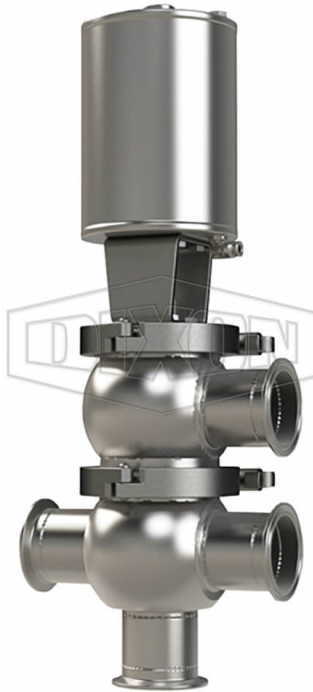

SSV SERIES SINGLE SEAT VALVE, DIVERT LT BODY, CLAMP, DOUBLE ACTING ACTUATOR (AIR-TO-AIR)

DATE
: 05/09/2026 11:37 AM

SKU
: 10876

BRAND
: DIXON VALVE

MODEL
: D07A15C3EE

TECHNICAL SPECIFICATIONS

Actuator	Pneumatic style: double acting (air-to-air)
Connection Type	Clamp
Description	Divert LT Body Clamp
Elastomer	EPDM
Material	316L Stainless Steel
Factory Part Number	D07A15C3EE
Size	1-1/2"
Stem Seal Type	EPDM O-Ring
Weight Lb	16.9500