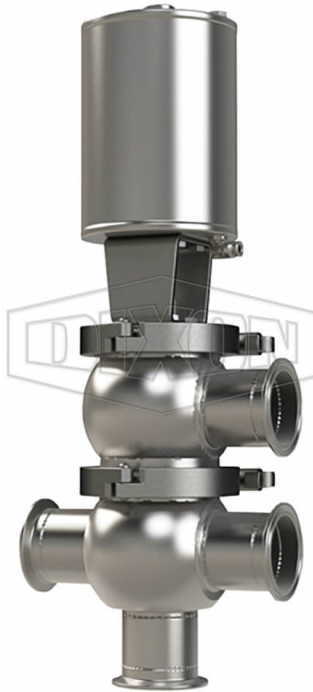

SSV SERIES SINGLE SEAT VALVE, DIVERT LT BODY, CLAMP, SPRING RETURN ACTUATOR (AIR-TO-LOWER)

DATE
: 05/09/2026 12:22 PM

SKU
: 10875

BRAND
: DIXON VALVE

MODEL
: D07A15C2PV

TECHNICAL SPECIFICATIONS

Actuator	Pneumatic style: spring return (air-to-lower)
Connection Type	Clamp
Description	Divert LT Body Clamp
Elastomer	FKM
Material	316L Stainless Steel
Factory Part Number	D07A15C2PV
Size	1-1/2"
Stem Seal Type	PTFE Plug Seal
Weight Lb	18.1700