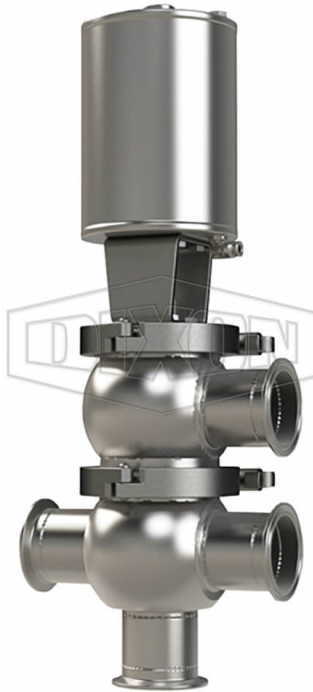

SSV SERIES SINGLE SEAT VALVE, DIVERT LT BODY, CLAMP, DOUBLE ACTING ACTUATOR (AIR-TO-AIR)

DATE
: 05/09/2026 11:40 AM

SKU
: 10855

BRAND
: DIXON VALVE

MODEL
: D07A10C3PV

TECHNICAL SPECIFICATIONS

Actuator	Pneumatic style: double acting (air-to-air)
Connection Type	Clamp
Description	Divert LT Body Clamp
Elastomer	FKM
Material	316L Stainless Steel
Factory Part Number	D07A10C3PV
Size	1"
Stem Seal Type	PTFE Plug Seal
Weight Lb	9.9600