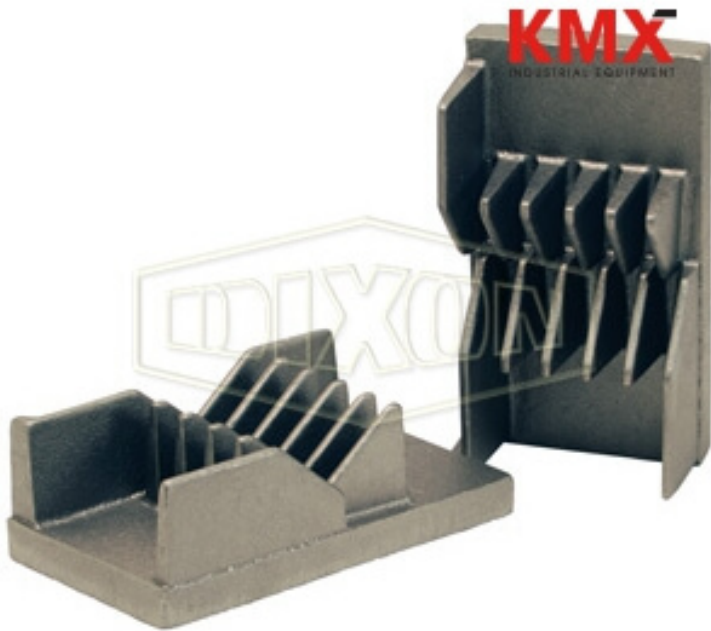

SMALL JAWS FOR COUPLING INSERTER

* Referential image

** Some features may vary without prior notice. Sale subject to inventory availability

DATE
: 05/21/2026 03:20 PM

SKU
: 10094

BRAND
: DIXON VALVE

MODEL
: CI9311SML

Use:
Small Jaws for CI96 and CI96AH coupling inserter for use with 1" to 2 3/4" OD hose.

Safety notes:
WARNING: Cancer and Reproductive Harm- www.P65Warnings.ca.gov

TECHNICAL SPECIFICATIONS

Factory Part Number	CI9311SML
Weight Lb	6.8600