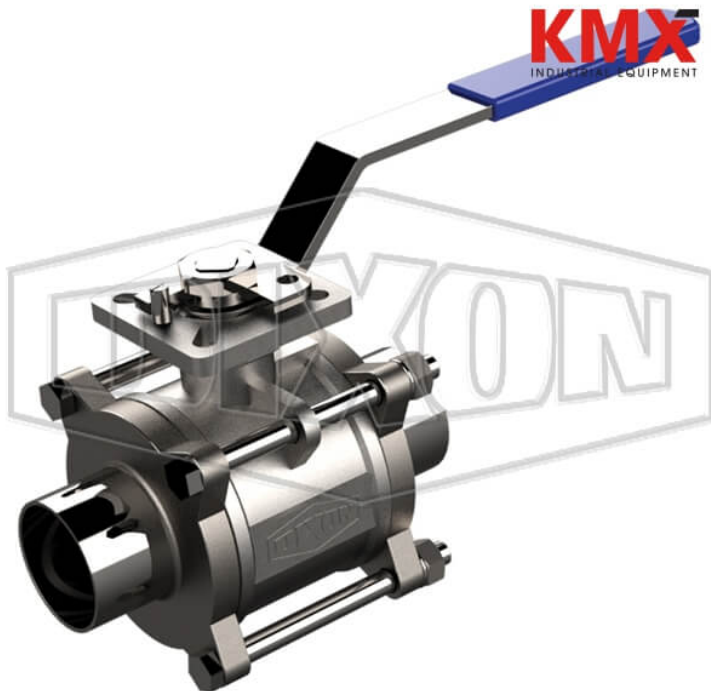

## 2-WAY ENCAPSULATED SANITARY 3 PIECE STAINLESS STEEL BALL VALVE

\* Referential image

\*\* Some features may vary without prior notice. Sale subject to inventory availability

DATE  
: 05/21/2026 04:07 PM

SKU  
: 9628

BRAND  
: DIXON VALVE

MODEL  
: BV2CV-075BB-A

### TECHNICAL SPECIFICATIONS

<b>Factory Part Number</b>	BV2CV-075BB-A
<b>Material</b>	CF8M Stainless Steel
<b>Pressure Rating</b>	1,000 PSI WOG
<b>Seat</b>	Virgin PTFE
<b>Size</b>	3/4"
<b>Style</b>	Weld Ends