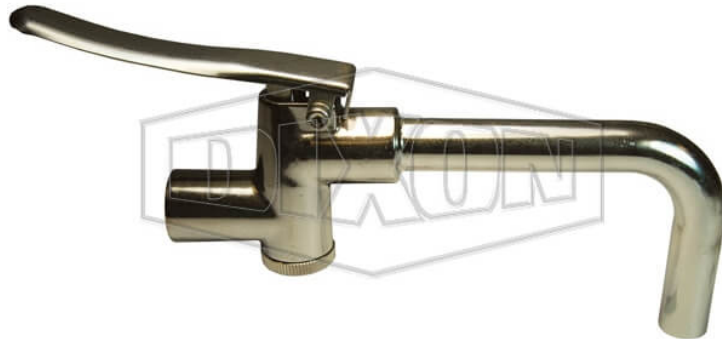

TOPPING GUN

DATE
: 07/08/2026 01:47 AM

SKU
: 9482

BRAND
: DIXON VALVE

MODEL
: BTG-G50

Features:
1/2" female NPT inlet
3/4" OD tube outlet
Squeeze handle for easy opening and control
Spring loaded trigger for positive shutoff

Construction:
All 304 stainless steel construction
EPDM seals and gaskets

Safety notes:
WARNING: Cancer and Reproductive Harm- www.P65Warnings.ca.gov

TECHNICAL SPECIFICATIONS

Material	304 Stainless Steel
Factory Part Number	BTG-G50
Seal	EPDM
Weight Lb	1.2950