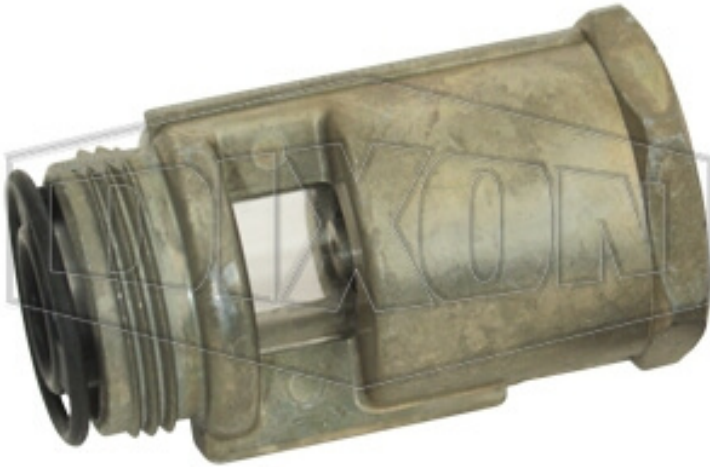

SERIES 1 LUBRICATOR SIGHT FEED DOME

DATE
: 04/22/2026 04:58 PM

SKU
: 5379

BRAND
: DIXON VALVE

MODEL
: 5605-50

Safety notes:
WARNING: Cancer and Reproductive Harm- www.P65Warnings.ca.gov

TECHNICAL SPECIFICATIONS

Description	high pressure dome
Factory Part Number	5605-50
Used on	L72, L74
Weight Lb	0.1485

* Referential image
** Some features may vary without prior notice. Sale subject to inventory availability