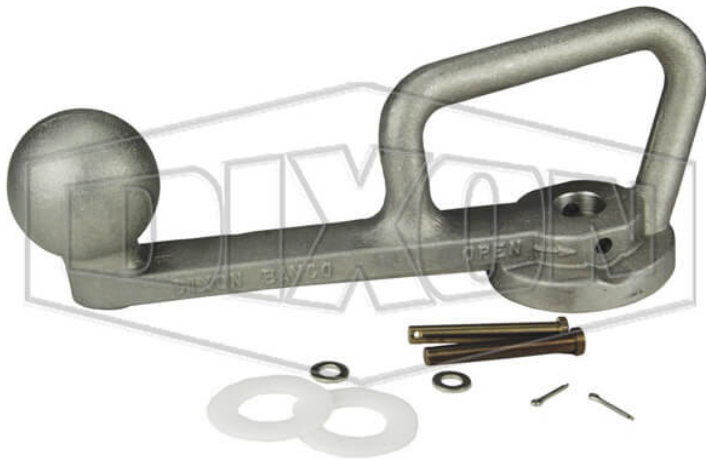

API COUPLER REPAIR KIT

DATE
: 07/08/2026 05:12 AM

SKU
: 27167

BRAND
: DIXON VALVE

MODEL
: 5354K25

Features:

Washer, cotter pin, handle (aluminum), shaft outside washer, clevis pin

Safety notes:

WARNING: Cancer and Reproductive Harm- www.P65Warnings.ca.gov

TECHNICAL SPECIFICATIONS

Description	Aluminum handle kit replacement
Factory Part Number	5354K25
Weight Lb	1.4100

* Referential image

** Some features may vary without prior notice. Sale subject to inventory availability