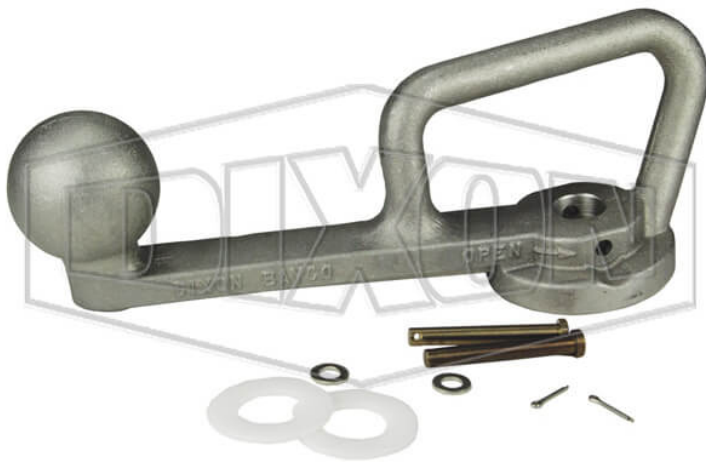

API COUPLER REPAIR KIT

DATE
: 04/20/2026 02:05 PM

SKU
: 27167

BRAND
: DIXON VALVE

MODEL
: 5354K25

Features:

Washer, cotter pin, handle (aluminum), shaft outside washer, clevis pin

Safety notes:

WARNING: Cancer and Reproductive Harm- www.P65Warnings.ca.gov

TECHNICAL SPECIFICATIONS

Description	Aluminum handle kit replacement
Factory Part Number	5354K25
Weight Lb	1.4100

* Referential image

** Some features may vary without prior notice. Sale subject to inventory availability