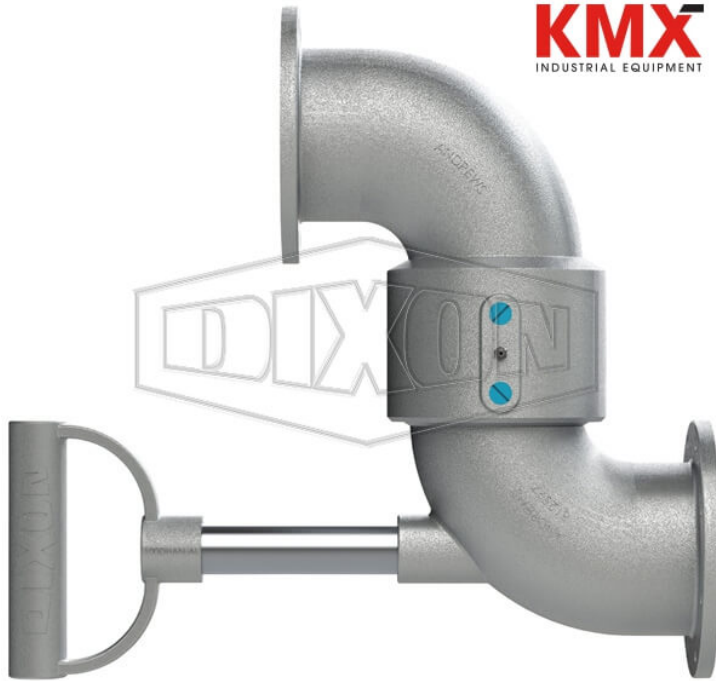

**LOADING ARM SWIVEL STYLE
40**

DATE
: 07/09/2026 07:14 PM

SKU
: 4788

BRAND
: DIXON VALVE

MODEL
: 44HTFXTFAL11000

Features:

- TTMA loading arm swivel with heavy duty D style shovel handle
- TTMA flanges on both ends
- Shovel handle is used to guide the API load coupler onto the adapter on the tank truck
- Long radius elbow improves the flow into the API load coupler and provides spacing between the load arm and the tank truck
- Can be used with TTMA flange extensions

Factory Part Number	44HTFXTFAL11000
Flange Size	TTMA
Includes	with Handle
Material	Aluminum
Seal	FKM
Size	4"
Weight Lb	18.8500