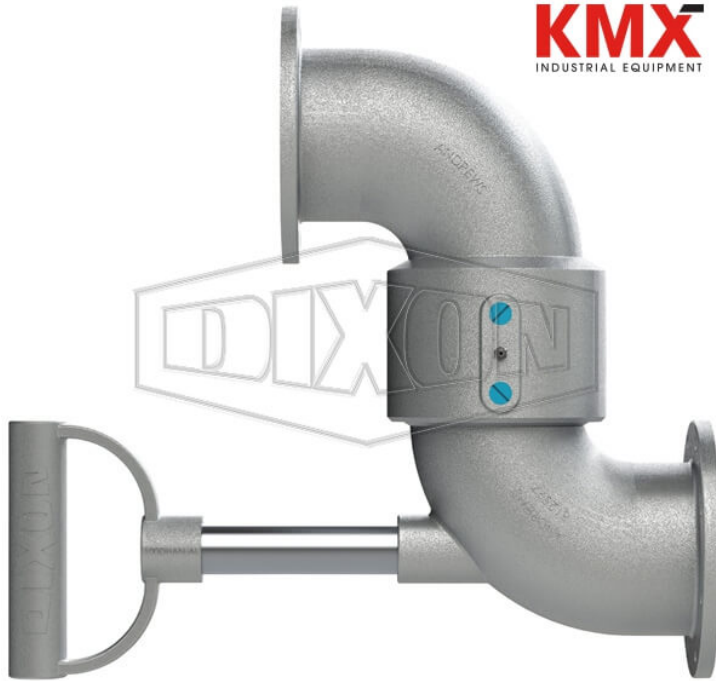

**LOADING ARM SWIVEL STYLE
40**

DATE
: 04/21/2026 09:26 PM

SKU
: 4788

BRAND
: DIXON VALVE

MODEL
: 44HTFXTFAL11000

Features:

- TTMA loading arm swivel with heavy duty D style shovel handle
- TTMA flanges on both ends
- Shovel handle is used to guide the API load coupler onto the adapter on the tank truck
- Long radius elbow improves the flow into the API load coupler and provides spacing between the load arm and the tank truck
- Can be used with TTMA flange extensions

Factory Part Number	44HTFXTFAL11000
Flange Size	TTMA
Includes	with Handle
Material	Aluminum
Seal	FKM
Size	4"
Weight Lb	18.8500