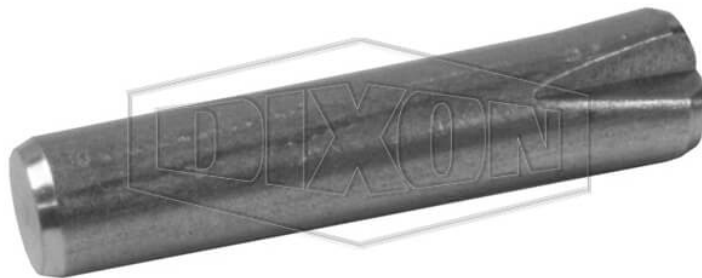

DIXON CAM & GROOVE HANDLE PIN

DATE
: 04/29/2026 06:29 AM

SKU
: 26982

BRAND
: DIXON VALVE

MODEL
: 300-P

Safety notes:
WARNING: Cancer and Reproductive Harm- www.P65Warnings.ca.gov

TECHNICAL SPECIFICATIONS

Description	Pin
Factory Part Number	300-P
Used on	Tight fill couplers/elbows
Weight Lb	0.0400