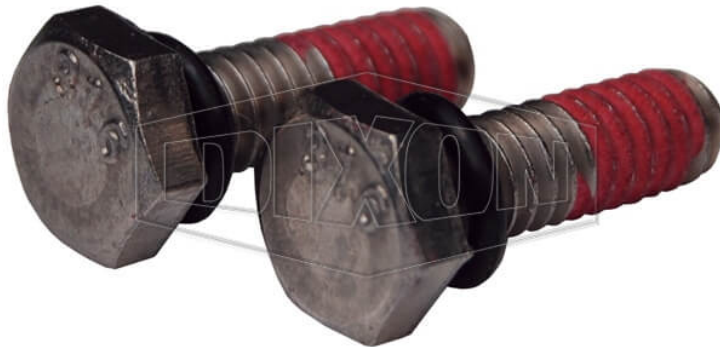

ALUMINUM BUTTERFLY VALVE REPLACEMENTS/KITS

DATE
: 07/08/2026 01:37 AM

SKU
: 2074

BRAND
: DIXON VALVE

MODEL
: 2-3-213

Safety notes:

WARNING: Cancer and Reproductive Harm- www.P65Warnings.ca.gov

TECHNICAL SPECIFICATIONS

Description	Screw Sets
Factory Part Number	2-3-213
Material	Stainless Steel
Used on	2" & 3" valves
Weight Lb	0.0400

* Referential image

** Some features may vary without prior notice. Sale subject to inventory availability