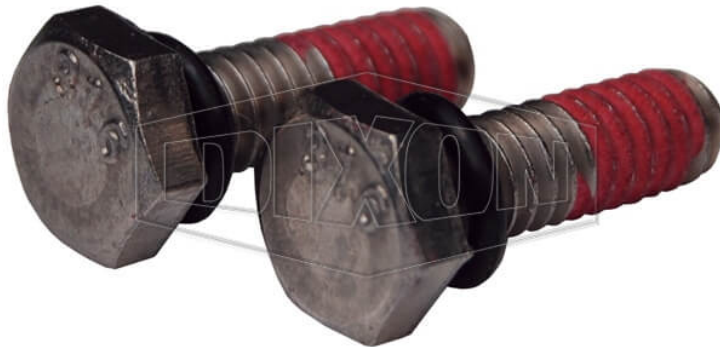

ALUMINUM BUTTERFLY VALVE REPLACEMENTS/KITS

DATE
: 05/21/2026 03:23 PM

SKU
: 2074

BRAND
: DIXON VALVE

MODEL
: 2-3-213

Safety notes:
WARNING: Cancer and Reproductive Harm- www.P65Warnings.ca.gov

TECHNICAL SPECIFICATIONS

Description	Screw Sets
Factory Part Number	2-3-213
Material	Stainless Steel
Used on	2" & 3" valves
Weight Lb	0.0400

* Referential image
** Some features may vary without prior notice. Sale subject to inventory availability