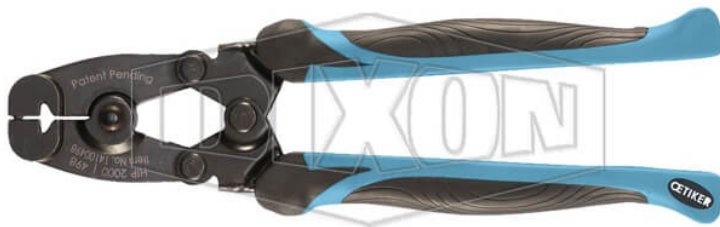

PINCH-ON CLAMP TOOL SIDE JAW

DATE
: 04/25/2026 07:40 AM

SKU
: 375

BRAND
: DIXON VALVE

MODEL
: 1099

Use:
Side Jaw clamp tool for Pinch-On Clamps

Safety notes:
WARNING: Cancer and Reproductive Harm- www.P65Warnings.ca.gov

TECHNICAL SPECIFICATIONS

Factory Part Number	1099
Weight Lb	0.7400

* Referential image
** Some features may vary without prior notice. Sale subject to inventory availability